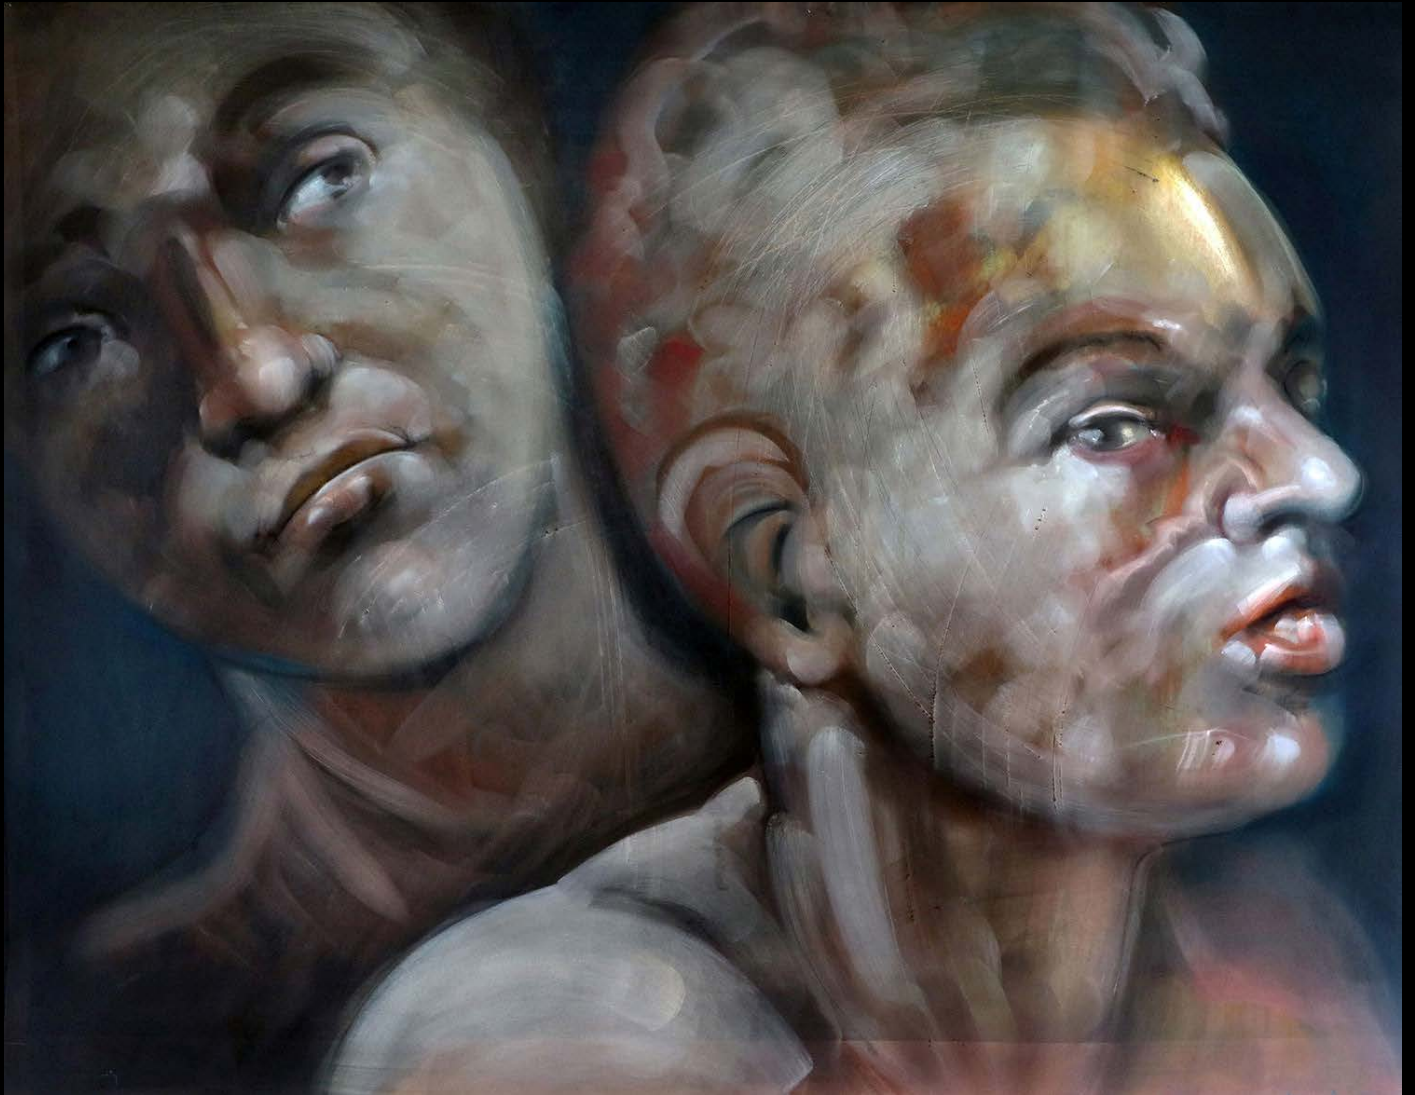

Lovers Series
Nos. 1-44, 38

2016-25
mixed media on archival pigment print
112cm x 84cm